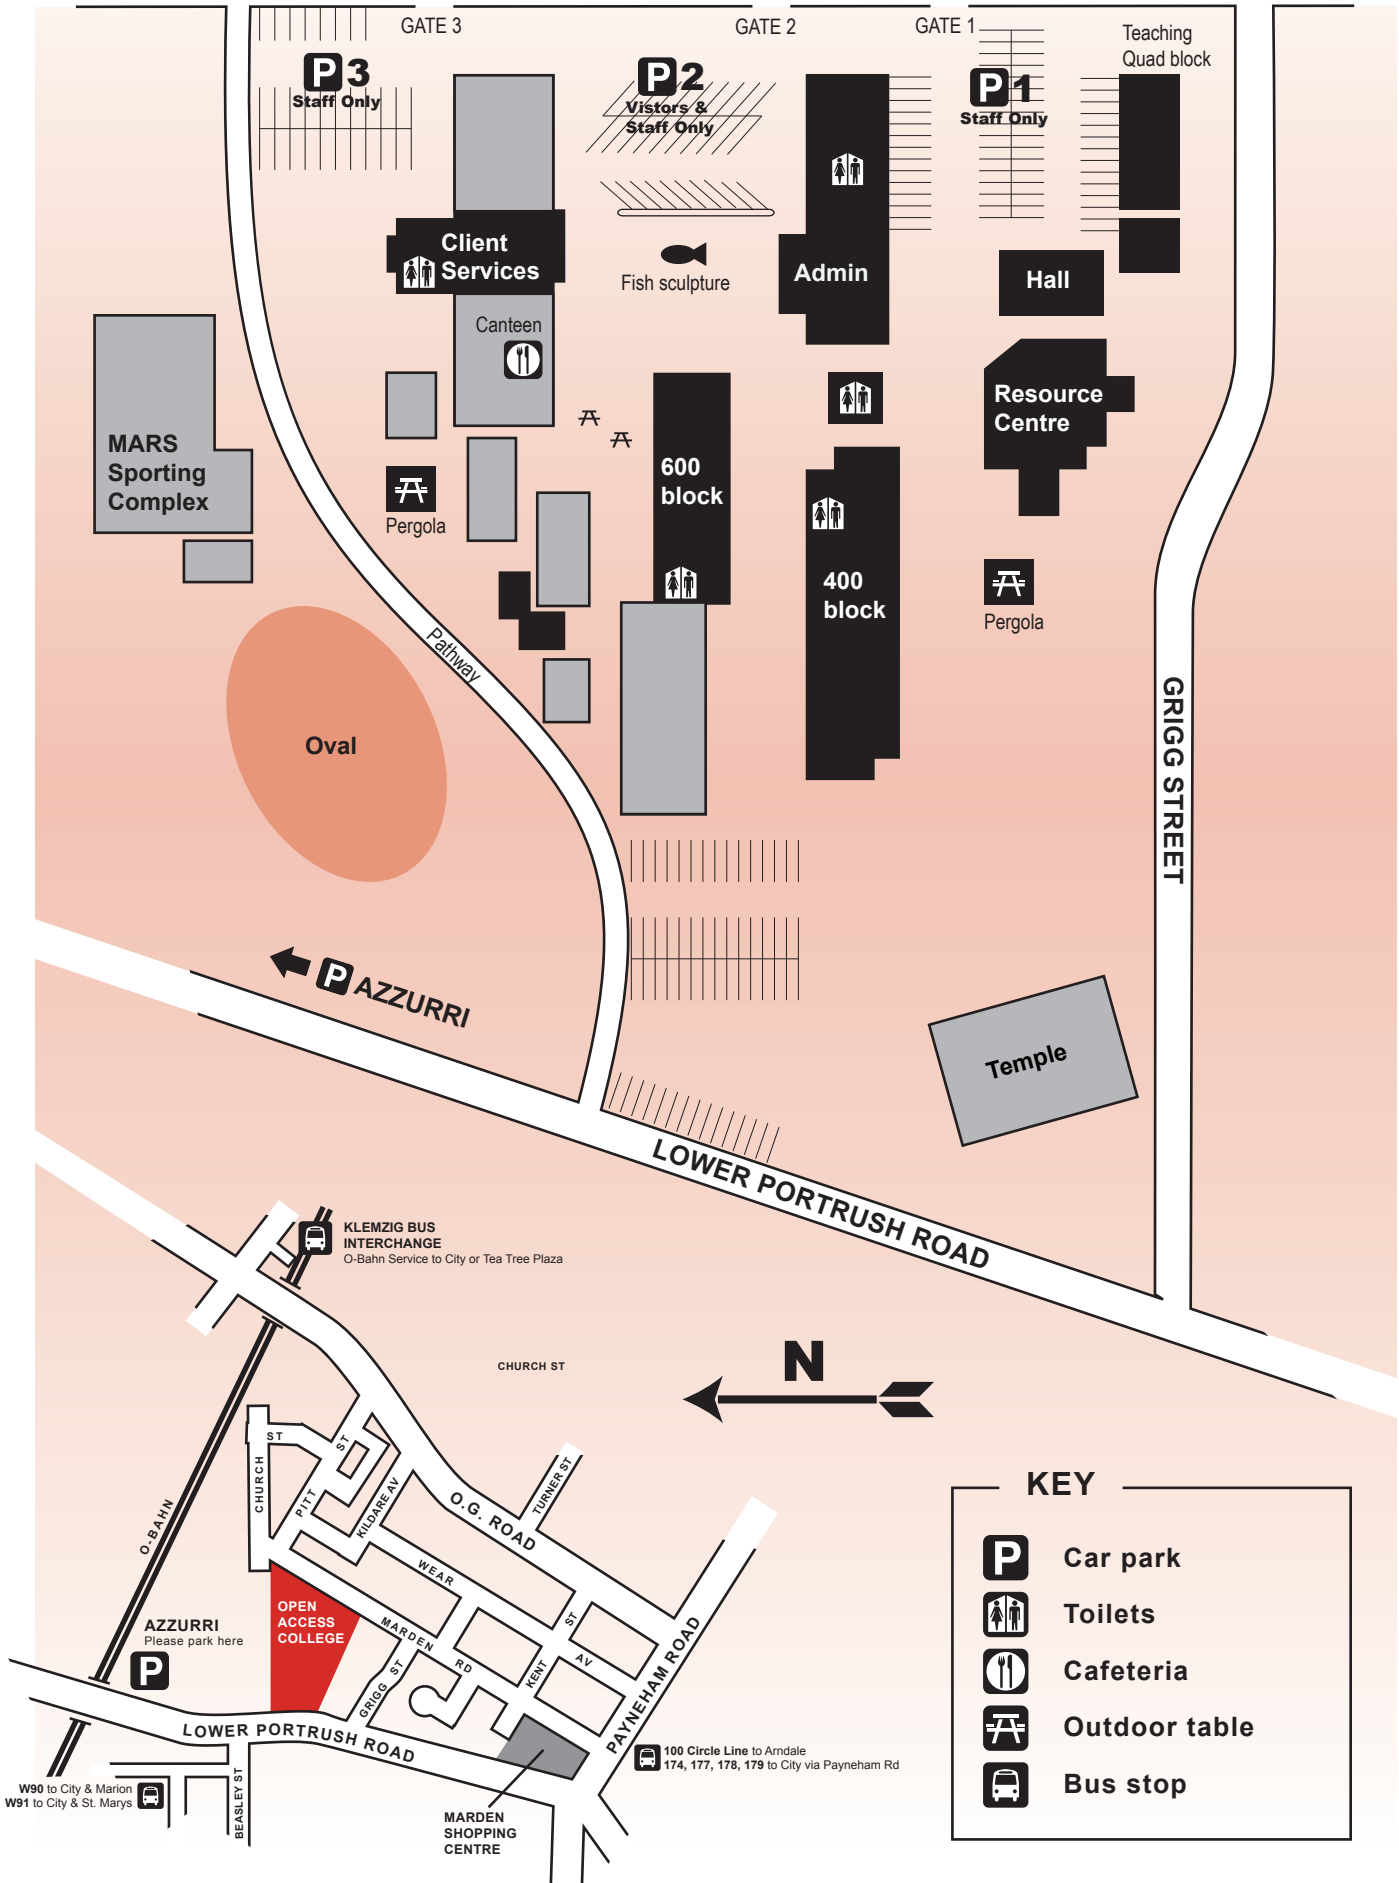

MARDEN ROAD

KEY

- Car park
- Toilets
- Cafeteria
- Outdoor table
- Bus stop

P3
Staff Only

P2
Visitors &
Staff Only

P1
Staff Only

Client Services

Canteen

Fish sculpture

Admin

Hall

Teaching Quad block

MARS Sporting Complex

Oval

Pergola

600 block

400 block

Resource Centre

Pergola

P AZZURRI

Temple

LOWER PORTRUSH ROAD

GRIGG STREET

KLEMZIG BUS INTERCHANGE
O-Bahn Service to City or Tea Tree Plaza

N

AZZURRI
Please park here

OPEN ACCESS COLLEGE

100 Circle Line to Arndale
174, 177, 178, 179 to City via Payneham Rd

MARDEN SHOPPING CENTRE