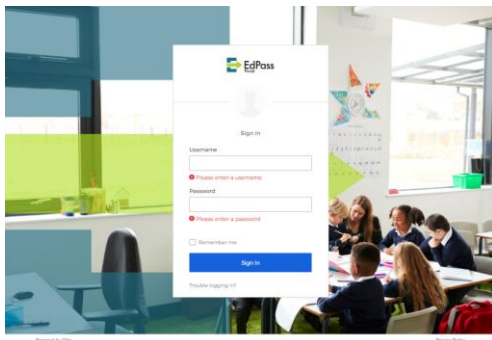

Logging in using your EdPass

EdPass is the Department for Education's authentication tool to logging into and accessing various systems. EdPass has two distinct login pages, and each uses a different set of login details.

To access EdPass, go to <https://portal.edpass.sa.edu.au/login/default>

If you have Login Screen 1 (Hub)

Username:

Your Departmental e-mail address

E-mail addresses are in the format of

Firstname.LastnameX@schools.sa.edu.au