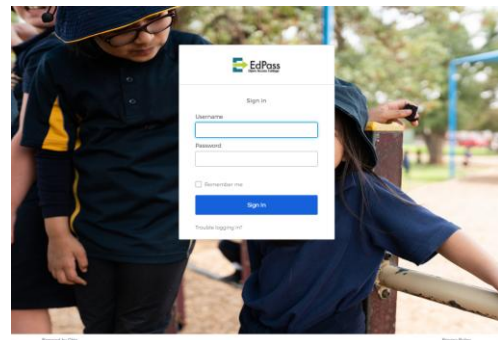

If you have Login Screen 2 (Spoke)

Username:

Students: Your Student ID number

Staff: First 4 letters of your last name followed by the first 2 letters of your first name (some exceptions apply)

Password:

Students: Date of birth (YYYYMMDD format) (some exceptions apply)

Staff: Your password to access computers and the Intranet

Any other login pages

If you see another site name listed under EdPass, you will need to either:

- **EITHER** Login with your access details for that site, if you have an account at that site
- **OR** Click on **Trouble logging in?** and then click on **Select a different site**