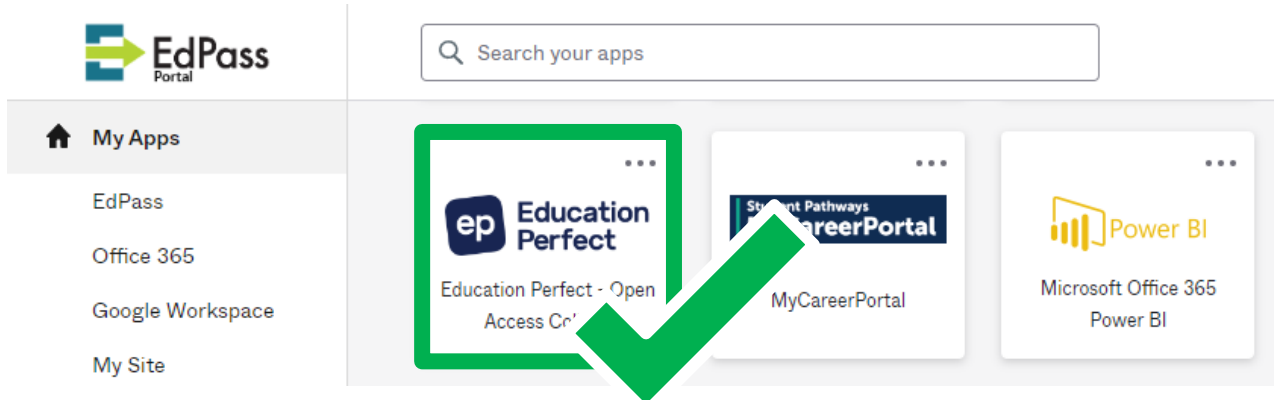

Accessing Education Perfect (EP)

Education Perfect can be accessed via EdPass Portal

Click on the **Education Perfect – Open Access College** tile under the EdPass heading.

NOTE: If you need instructions to access the EdPass Portal, please refer to our help sheet: [EdPass – Logging in \(hub and spoke details\)](#)