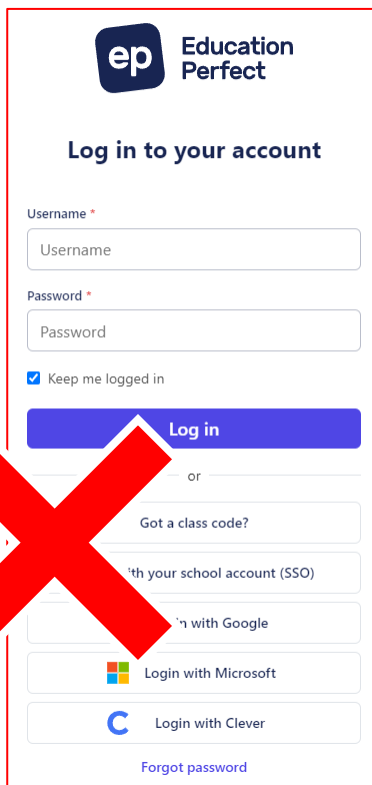

Accessing Education Perfect (EP)

Education Perfect can be accessed via EdPass Portal

Click on the **Education Perfect – Open Access College** tile under the EdPass heading.

NOTE: If you need instructions to access the EdPass Portal, please refer to our help sheet: [EdPass – Logging in \(hub and spoke details\)](#)

Important Information

The login page on the Education Perfect website **cannot** be used to access EP. Please access Education Perfect via the EdPass Portal.

Login issues

Students should contact Learning Technology if: