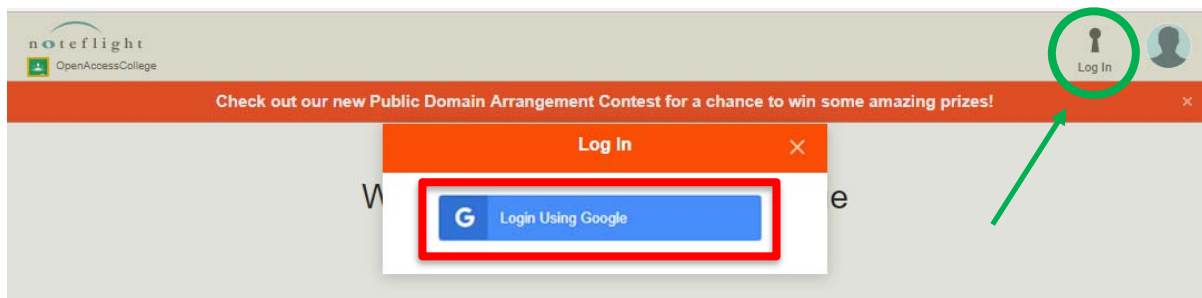

## Objective

This help sheet is designed to orient and guide you through the process logging into Noteflight Learn with your College-issued Google account.

## Assumptions made

You know the username and password to your College-issued Google account.

## Log into Noteflight Learn

1. Visit <https://openaccesscollege.gc.noteflight.com> and then click on the **Log In** button in the top-right corner.
2. Click the **Login Using Google** button.

3. Login using your College-issued Google account credentials.